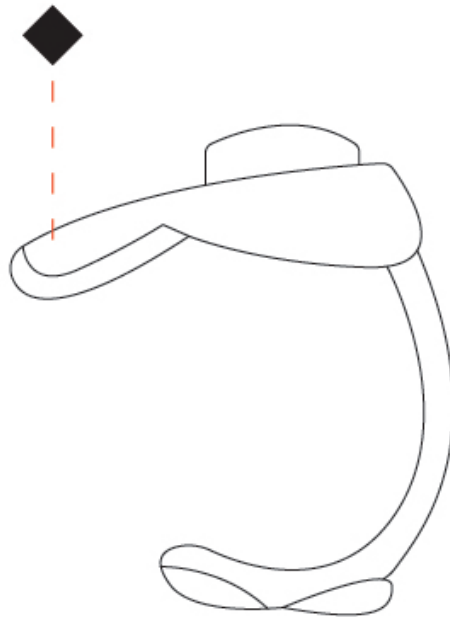

D132192-

PROJECT

TYPE

SPECIFIER

QUANTITY

DATE

D