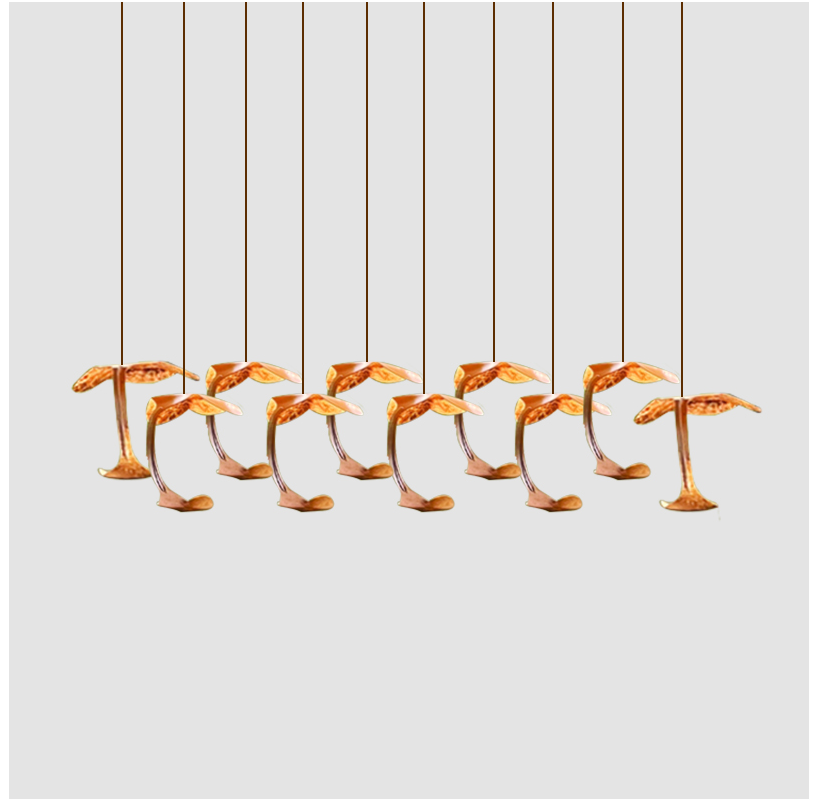

PROJECT	_____
TYPE	_____
SPECIFIER	_____
QUANTITY	_____
DATE	_____

1. To build a product code in our configurator select the specify button on the base model # product page
2. To build a manual product code on this datasheet choose from the options listed below in blue font and add the suffix to the base model #

GENERAL

Series: Le Gigue
Partner: Knikerboker
Division: Design
Installation: Suspension
Product Type: Pendant
Mounting Location: Ceiling
Light Distribution: Indirect

PHYSICAL

Shape: Abstract
Diameter (in): 37 ⁷/₁₆
Length (mm): 1200
Max. Overall Height (mm): 1650
Max. Overall Height (in): 64 ¹⁵/₁₆
Weight (kg): 10.5
Fixture Finish: EWH / EBK / MAN / COF / PRD / SLF / GLF / CLF / BRL / EWS / EWG / EWC / EWR / EBS / EBG / EBC / EBC / EBB / MAS / MAD / MAC / MAB / COS / CGO / CCL / CBL / PRS / PRG / PRC / PRB
Fixture Material: Metal
Cable Details: Transparent Cable in the following lengths 5 x 1000mm / 39 3/8" 5 x 1500mm / 59 1/16"

ELECTRICAL

Lamp Type: LED
Input Wattage (W): 55
Dimming: Non-Dimming / Phase Dimming (120vac Only)
Driver Included: Yes
Driver Location: Integrated
Driver Type: Constant Current - Universal
Driver Class: Class 2
Input Voltage (V): 120 - 277
Constant Current (MA): 1050

LED

Number of LEDs: 10
Color Temperature (°K): 3000
Max. Delivered Lumen (lm): 6800
CRI: >85 CRI
Lamp Life (hrs): 50000

OPTICAL

RATINGS AND CERTIFICATIONS

Certified By: Certified for North American Standards
IP rating: IP20