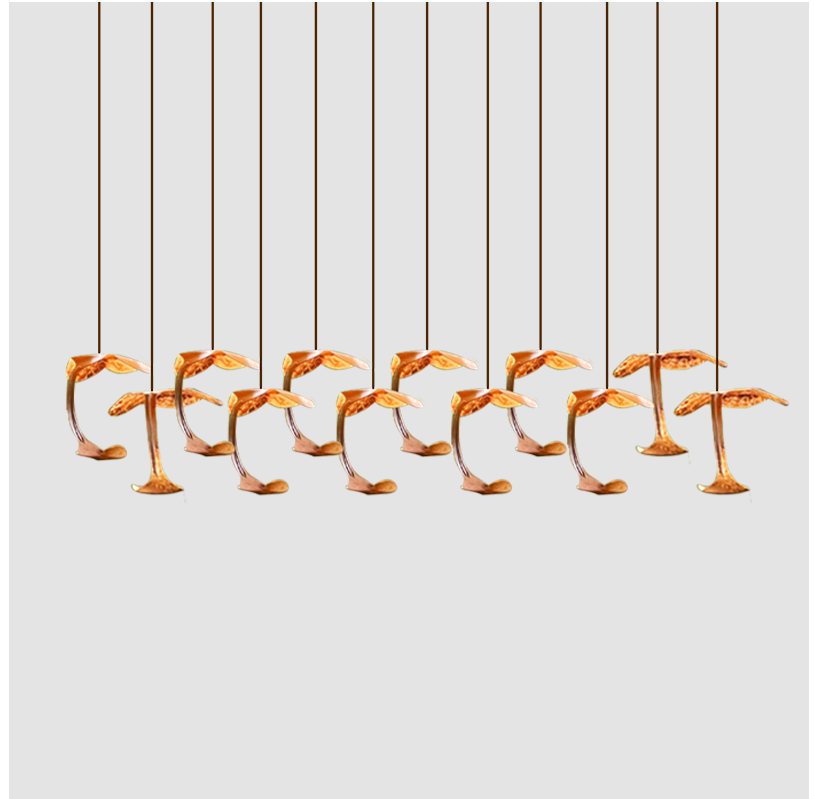

PROJECT	_____
TYPE	_____
SPECIFIER	_____
QUANTITY	_____
DATE	_____

1. To build a product code in our configurator select the specify button on the base model # product page
2. To build a manual product code on this datasheet choose from the options listed below in blue font and add the suffix to the base model #

GENERAL

Series: Le Gigue
Partner: Knikerboker
Division: Design
Installation: Suspension
Product Type: Pendant
Mounting Location: Ceiling
Light Distribution: Indirect

PHYSICAL

Shape: Abstract
Diameter (in): 37 ⁷/₁₆
Length (mm): 1200
Max. Overall Height (mm): 1650
Max. Overall Height (in): 64 ¹⁵/₁₆
Weight (kg): 12.6
Fixture Finish: EWH / EBK / MAN / COF / PRD / SLF / GLF / CLF / BRL / EWS / EWG / EWC / EWR / EBS / EBG / EBC / EBC / EBB / MAS / MAD / MAC / MAB / COS / CGO / CCL / CBL / PRS / PRG / PRC / PRB
Fixture Material: Metal
Cable Details: Transparent Cable in the following lengths 6 x 1000mm / 39 3/8" 6 x 1500mm / 59 1/16"

ELECTRICAL

Lamp Type: LED
Input Wattage (W): 66
Dimming: Non-Dimming / Phase Dimming (120vac Only)
Driver Included: Yes
Driver Location: Integrated
Driver Type: Constant Current - Universal
Driver Class: Class 2
Input Voltage (V): 120 - 277
Constant Current (MA): 1050

LED

Number of LEDs: 12
Color Temperature (°K): 3000
Max. Delivered Lumen (lm): 10200
CRI: >85 CRI
Lamp Life (hrs): 50000

OPTICAL

RATINGS AND CERTIFICATIONS

Certified By: Certified for North American Standards
IP rating: IP20