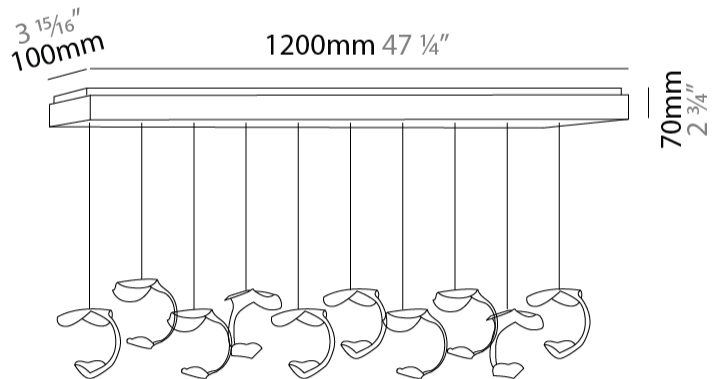

PROJECT	_____
TYPE	_____
SPECIFIER	_____
QUANTITY	_____
DATE	_____

1. To build a product code in our configurator select the specify button on the base model # product page
2. To build a manual product code on this datasheet choose from the options listed below in blue font and add the suffix to the base model #

GENERAL

Series: Le Gigue
Partner: Knikerboker
Division: Design
Installation: Suspension
Product Type: Pendant
Mounting Location: Ceiling
Light Distribution: Indirect

PHYSICAL

Shape: Abstract
Diameter (in): 37 ⁷/₁₆
Length (mm): 1200
Max. Overall Height (mm): 1650
Max. Overall Height (in): 64 ¹⁵/₁₆
Weight (kg): 10.5
Fixture Finish: EWH / EBK / MAN / COF / PRD / SLF / GLF / CLF / BRL / EWS / EWG / EWC / EWR / EBS / EBG / EBC / EBC / EBB / MAS / MAD / MAC / MAB / COS / CGO / CCL / CBL / PRS / PRG / PRC / PRB
Fixture Material: Metal
Cable Details: Transparent Cable in the following lengths 5 x 1000mm / 39 3/8" 5 x 1500mm / 59 1/16"

ELECTRICAL

Lamp Type: LED
Input Wattage (W): 55
Dimming: Non-Dimming / Phase Dimming (120vac Only)
Driver Included: Yes
Driver Location: Integrated
Driver Type: Constant Current - Universal
Driver Class: Class 2
Input Voltage (V): 120 - 277
Constant Current (MA): 1050

LED

Number of LEDs: 10
Color Temperature (°K): 3000
Max. Delivered Lumen (lm): 6800
CRI: >85 CRI
Lamp Life (hrs): 50000

OPTICAL

RATINGS AND CERTIFICATIONS

Certified By: Certified for North American Standards
IP rating: IP20