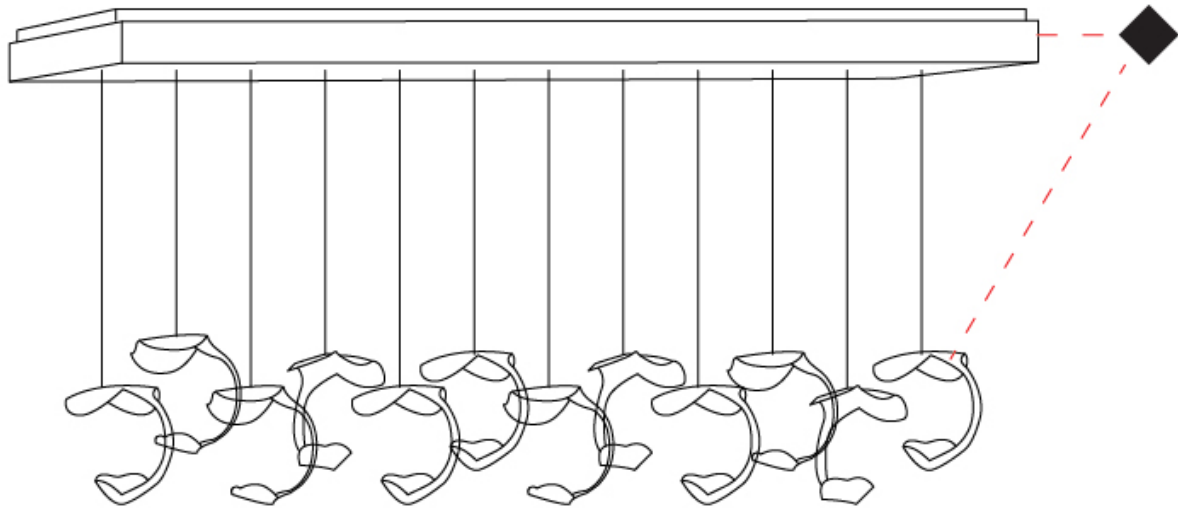

D131608-

PROJECT	_____
TYPE	_____
SPECIFIER	_____
QUANTITY	_____
DATE	_____

D