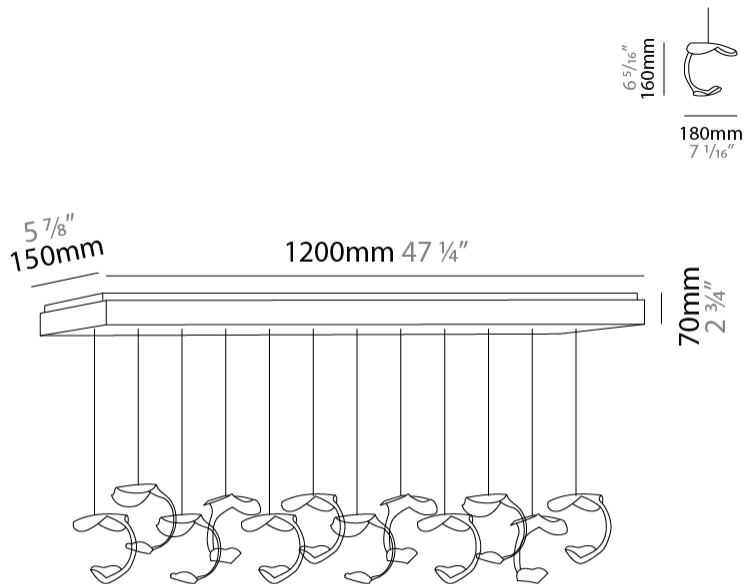

PROJECT	_____
TYPE	_____
SPECIFIER	_____
QUANTITY	_____
DATE	_____

1. To build a product code in our configurator select the specify button on the base model # product page
2. To build a manual product code on this datasheet choose from the options listed below in blue font and add the suffix to the base model #

GENERAL

Series: Le Gigue
Partner: Knikerboker
Division: Design
Installation: Suspension
Product Type: Pendant
Mounting Location: Ceiling
Light Distribution: Indirect

PHYSICAL

Shape: Abstract
Diameter (in): 37 ⁷/₁₆
Length (mm): 1200
Max. Overall Height (mm): 1650
Max. Overall Height (in): 64 ¹⁵/₁₆
Weight (kg): 12.6
Fixture Finish: EWH / EBK / MAN / COF / PRD / SLF / GLF / CLF / BRL / EWS / EWG / EWC / EWR / EBS / EBG / EBC / EBC / EBB / MAS / MAD / MAC / MAB / COS / CGO / CCL / CBL / PRS / PRG / PRC / PRB
Fixture Material: Metal
Cable Details: Transparent Cable in the following lengths 6 x 1000mm / 39 3/8" 6 x 1500mm / 59 1/16"

ELECTRICAL

Lamp Type: LED
Input Wattage (W): 66
Dimming: Non-Dimming / Phase Dimming (120vac Only)
Driver Included: Yes
Driver Location: Integrated
Driver Type: Constant Current - Universal
Driver Class: Class 2
Input Voltage (V): 120 - 277
Constant Current (MA): 1050

LED

Number of LEDs: 12
Color Temperature (°K): 3000
Max. Delivered Lumen (lm): 10200
CRI: >85 CRI
Lamp Life (hrs): 50000

OPTICAL

RATINGS AND CERTIFICATIONS

Certified By: Certified for North American Standards
IP rating: IP20