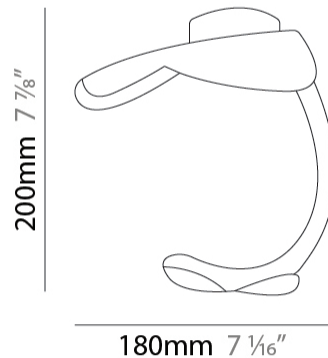

PROJECT
TYPE
SPECIFIER
QUANTITY
DATE

LE GIGINE SURFACE

D132192-

base number   Finish
Options

1. To build a product code in our configurator select the specify button on the base model # product page
2. To build a manual product code on this datasheet choose from the options listed below in blue font and add the suffix to the base model #

GENERAL

Series: Le Gigine
Partner: Knikerboker
Division: Design
Installation: Surface
Product Type: Ceiling Surface
Mounting Location: Ceiling
Light Distribution: Indirect

PHYSICAL

Shape: Abstract
Length (mm): 180
Length (in): 7 1/16
Width (mm): 160
Width (in): 6 5/16
Height (mm): 200
Height (in): 7 7/8
Fixture Finish: EWH / EBK / MAN / COF / PRD / SLF / GLF / CLF / BRL / EWS / EWG / EWC / EWR / EBS / EBG / EBC / EBC / EBB / MAS / MAD / MAC / MAB / COS / CGO / CCL / CBL / PRS / PRG / PRC / PRB
Fixture Material: Metal

ELECTRICAL

Lamp Type: LED
Input Wattage (W): 6
Dimming: Non-Dimming / Phase Dimming (120vac Only)
Driver Included: No
Driver Location: Remote
Driver Type: Constant Current - Universal
Driver Class: Class 2
Input Voltage (V): 120 - 277

LED

Color Temperature (°K): 3000
Max. Delivered Lumen (lm): 500
CRI: >85 CRI
Lamp Life (hrs): 50000

OPTICAL

RATINGS AND CERTIFICATIONS

Certified By: Certified for North American Standards
IP rating: IP20