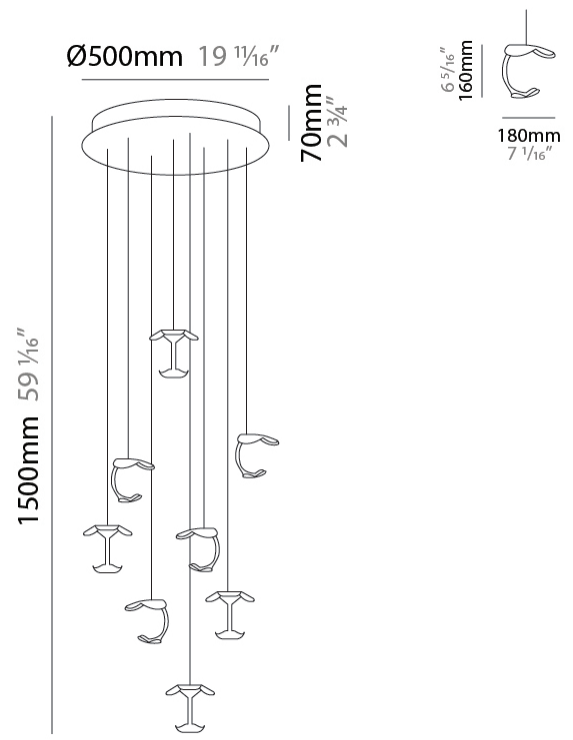

PROJECT	_____
TYPE	_____
SPECIFIER	_____
QUANTITY	_____
DATE	_____

1. To build a product code in our configurator select the specify button on the base model # product page
2. To build a manual product code on this datasheet choose from the options listed below in blue font and add the suffix to the base model #

GENERAL

Series: Le Gigine
Partner: Knikerboker
Division: Design
Installation: Suspension
Product Type: Pendant
Mounting Location: Ceiling
Light Distribution: Indirect

PHYSICAL

Shape: Abstract
Diameter (mm): 500
Diameter (in): 19 1/16
Max. Overall Height (mm): 1650
Max. Overall Height (in): 64 15/16
Weight (kg): 12.4
Fixture Finish: EWH / EBK / MAN / COF / PRD / SLF / GLF / CLF / BRL / EWS / EWG / EWC / EWR / EBS / EBG / EBC / EBC / EBB / MAS / MAD / MAC / MAB / COS / CGO / CCL / CBL / PRS / PRG / PRC / PRB
Fixture Material: Metal
Cable Details: Transparent Cable in the following lengths 4 x 1000mm / 39 3/8" 4 x 1500mm / 59 1/16"

ELECTRICAL

Lamp Type: LED
Input Wattage (W): 44
Dimming: Non-Dimming / Phase Dimming (120vac Only)
Driver Included: Yes
Driver Location: Integrated
Driver Type: Constant Current - Universal
Driver Class: Class 2
Input Voltage (V): 120 - 277
Constant Current (MA): 1050

LED

Number of LEDs: 8
Color Temperature (°K): 3000
Max. Delivered Lumen (lm): 6800
CRI: >85 CRI
Lamp Life (hrs): 50000

OPTICAL

RATINGS AND CERTIFICATIONS

Certified By: Certified for North American Standards
IP rating: IP20