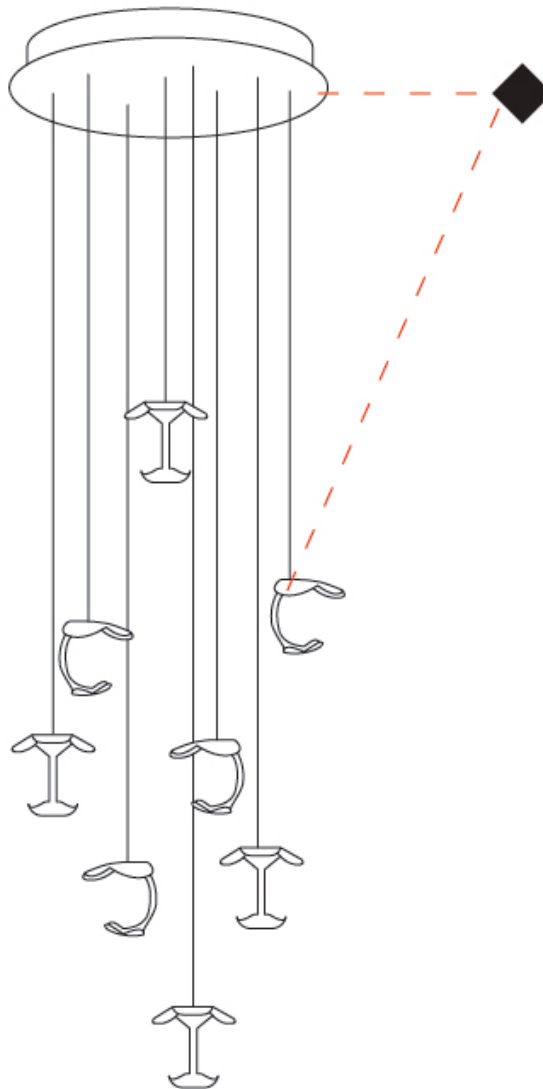

D131604-

PROJECT

TYPE

SPECIFIER

QUANTITY

DATE

D