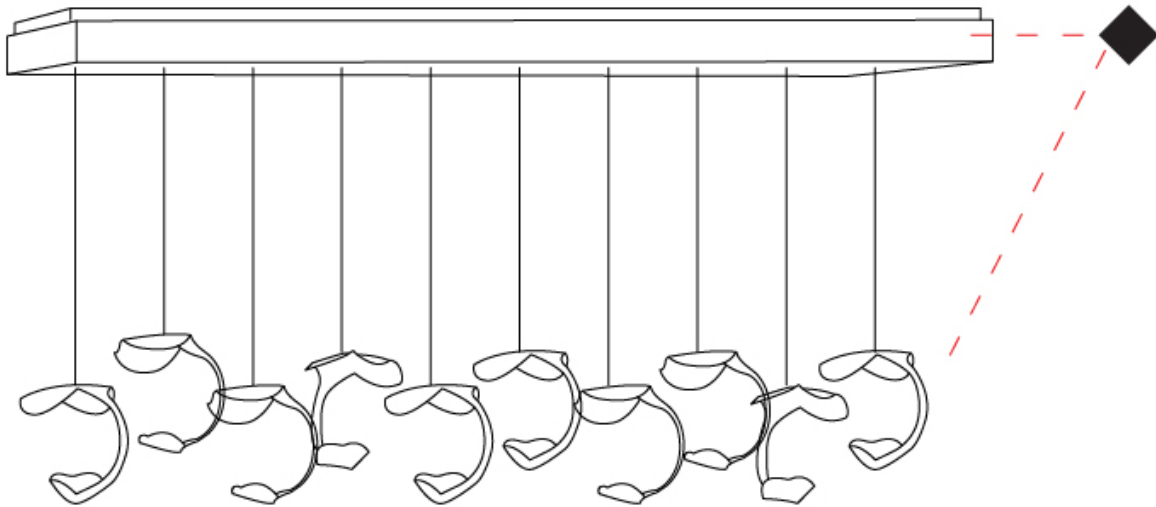

LE GIGINE SUSPENSION

D131607-

PROJECT	_____
TYPE	_____
SPECIFIER	_____
QUANTITY	_____
DATE	_____

D